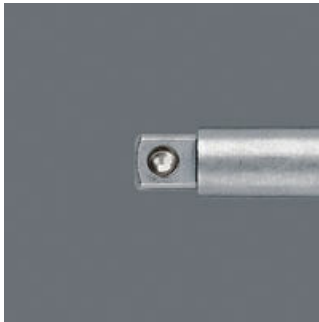

EAN:	4013288099914	Size:	165x60x11 mm
Part number:	05134399001	Weight:	25 g
Article number:	870/4 SB SiS	Country of origin:	CZ
		Customs tariff number:	84661038

- Adaptor for machine-operated nut spinner sockets
- 1/4" external square
- 1/4" hexagon drive (Wera connecting series 4)
- With ball

Tool shaft for manual nutsetter inserts; with ball. Output: 1/4" square head; drive 1/4" hexagon.

Web link

https://products.wera.de/en/bits_holders_adaptors_holders_adaptors_connectors_adaptors_870_4_sb_sis.html

Wera - 870/4 SB SiS
05134399001 - 4013288099914

Wera Werkzeuge GmbH
Korzerter Straße 21-25
D-42349 Wuppertal
Tel: +49 (0)2 02 / 40 45-0
E-Mail: info@wera.de

870/4 SB, 1/4" x 50 mm

Adaptors

Set contents:

870/4 A

05311517001¹⁾ 1 x 1/4" x 50 mm

1) With friction ball; for manual nut spinner sockets

With ball

With friction ball; for manual nut spinner sockets

Web link

https://products.wera.de/en/bits HOLDERS_adaptors HOLDERS_adaptors_connectors_adaptors_870_4_sb_sis.html